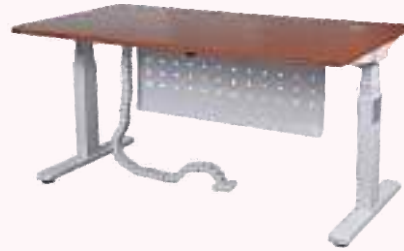

ELECTRONIC HEIGHT

ADJUSTABLE DESKS

Stand up for what's right!
Stand up for your health!
Now your desk will too!

MOF DD 120CM ELECTRONIC HEIGHT ADJUSTABLE DESK

W 120cm X D60cm X H65cm - 125cm.
Frame Colour: White. Top Colour: Apple Cherry

MOF DD 140CM ELECTRONIC HEIGHT ADJUSTABLE DESK

W 140cm X D75cm X H65cm - 125cm.
Frame Colour: White. Top Colour: Apple Cherry

MOF DD 160CM ELECTRONIC HEIGHT ADJUSTABLE DESK

W 160cm X D75cm X H65cm - 125cm.
Frame Colour: White. Top Colour: Apple Cherry

MOF DD 180CM ELECTRONIC HEIGHT ADJUSTABLE DESK

W 180cm X D75cm X H65cm - 125cm.
Frame Colour: White. Top Colour: Apple Cherry

MOF DD 120CM ELECTRONIC HEIGHT ADJUSTABLE DESK

W 120cm X D60cm X H65cm - 125cm.
Frame Colour: White. Top Colour: White

MOF DD 140CM ELECTRONIC HEIGHT ADJUSTABLE DESK

W 140cm X D75cm X H65cm - 125cm.
Frame Colour: White. Top Colour: White

MOF DD 160CM ELECTRONIC HEIGHT ADJUSTABLE DESK

W 160cm X D75cm X H65cm - 125cm.
Frame Colour: White. Top Colour: White